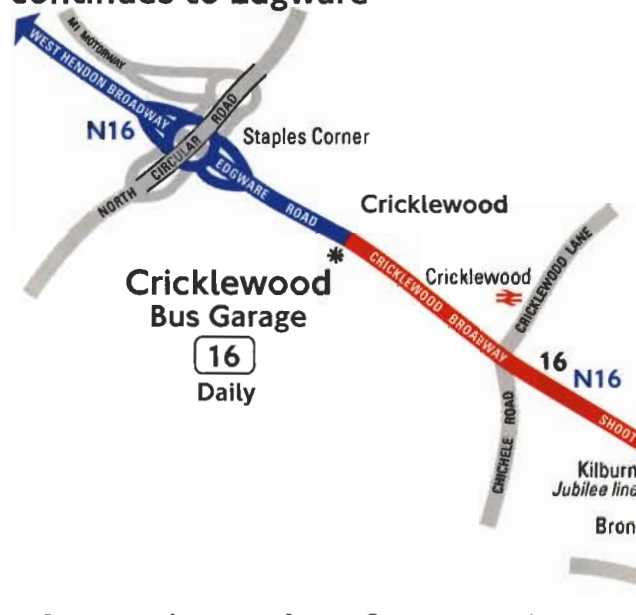

Every night
N16
 continues to Edgware

Approximate bus frequencies

The table below shows how often buses run throughout the week in minutes.

	Mon-Fri	Saturday	Sunday	
2400	every 15 mins (N16)	every 15 mins (N16)	every 15 mins (N16)	2400
0500	every 12 mins			0500
0600	every 10 mins	every 12 mins	every 15 mins	0600
0630	every 6 mins			0630
0700	every 8 mins	every 8 mins		0700
0830	every 10 mins	every 10 mins	every 10 mins	0830
1800	every 10 mins			1800
1900	every 12 mins	every 12 mins	every 12 mins	1900
2300	every 12 mins			2300
2400				2400

16
 Cricklewood –
 Kilburn –
 Victoria

N16
 Edgware –
 Cricklewood –
 Victoria

Every night
N16
 Daily
16

Victoria Station
 Circle, District and Victoria lines